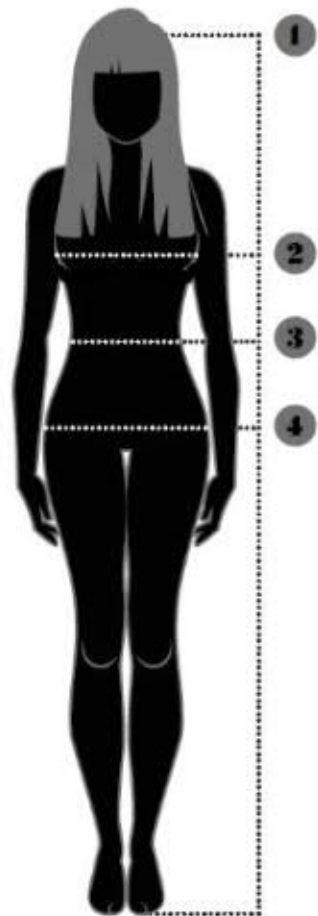

HUMMEL® WOMEN'S
Size and fit measurements

Apparel

		XXS	XS	S	M	L	XL	XXL
1. HEIGHT	in	65.7	66.9	68.1	69.3	70.5	71.7	71.7
2. CHEST WIDTH	in	33.1	34.6	36.2	37.8	39.8	42.1	44.5
3. WAIST	in	26.8	28.3	29.9	31.5	33.5	35.8	38.2
4. HIP	in	36.2	37.8	39.4	40.9	42.9	45.3	47.6
INNER LEG	in	30.7	31.5	32.3	33.1	33.9	33.9	33.9

Shoes

EUR	UK	US
36	3.5	5
37	4	5.5
38	5	6.5
39	6	7.5
40	6.5	8
41	7.5	9
42	8	9.5